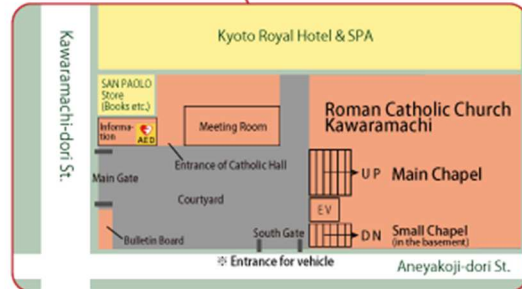

Map to KAWARAMACHI CATHOLIC CHURCH

Address : 423 Shimomaruya-cho, Nakagyo-ku, Kyoto-shi, Kyoto-fu, Japan, 604-8006

By train

Kyoto City Subway (京都市営地下鉄) : It's about a three-minute walk from Kyoto City Subway Tozai Line "Kyoto Shiyakusho-mae (京都市役所前:T12)" Station.

Keihan Railway (京阪電車) : It's about a five-minute walk from Keihan Railwai "Sanjo (三条:KH40)" Station.

Hankyu Railway (阪急電鉄) : It's about a ten-minute walk from "Kawaramachi (河原町:HK86)" Station.

Nearby bus stop

The church is in front of "Kawaramachi Sanjo (河原町三条)" Bus Stop.

Get on Route 4 , Route 5 , Route 17 or Route 205.