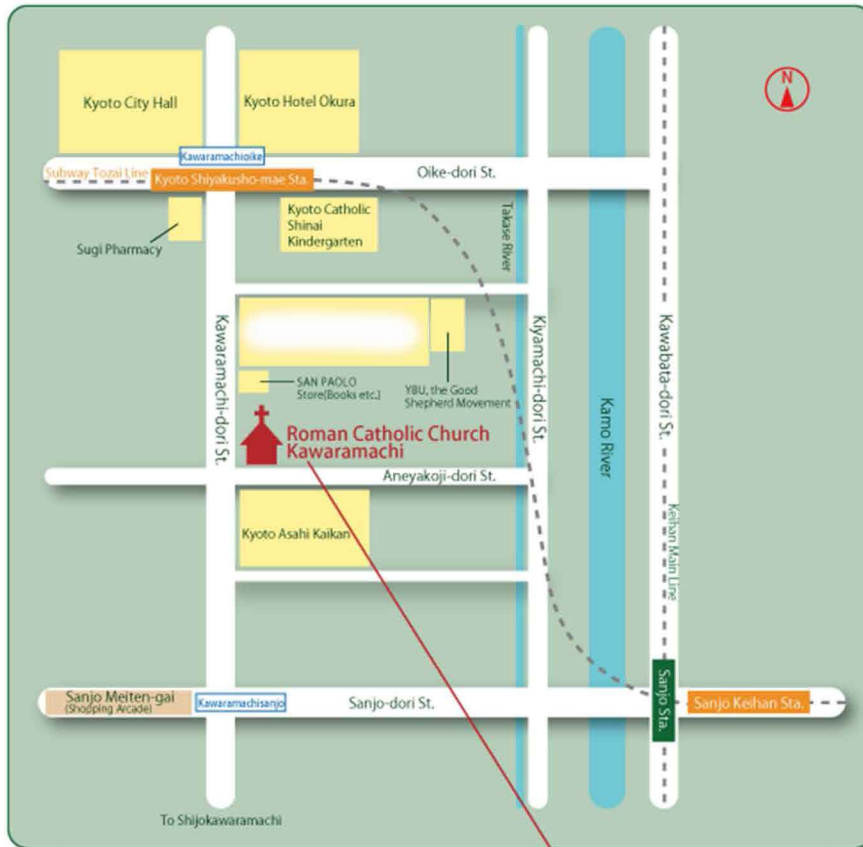

Map to KAWARAMACHI CATHOLIC CHURCH

Address : 423 Shimomaruya-cho, Nakagyo-ku, Kyoto-shi, Kyoto-fu, Japan, 604-8006

By train

Kyoto City Subway(京都市営地下鉄) : It' s about a three-minute walk from Kyoto City Subway Tozai Line "Kyoto Shiyakusho-mae(京都市役所前:T12)" Station.

Keihan Railway (京阪電車) : It' s about a five-minute walk from Keihan Railwai "Sanjo (三条:KH40)" Station.

Hankyu Railway (阪急電鉄) : It' s about a ten-minute walk from "Kawaramachi(河原町:HK86)" Station.

Nearby bus stop

The church is in front of "Kawaramachi Sanjo(河原町三条)" Bus Stop.

Get on Route 4 , Route 5 , Route 17 or Route 205.