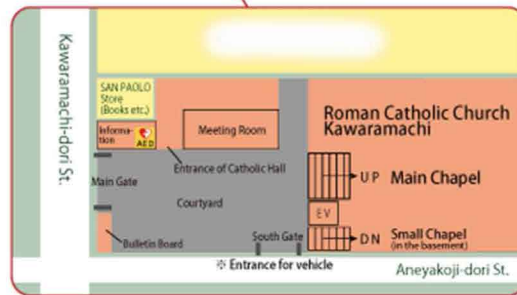

Map to KAWARAMACHI CATHOLIC CHURCH

Address : 423 Shimomaruya-cho, Nakagyo-ku, Kyoto-shi, Kyoto-fu, Japan, 604-8006

By train

Kyoto City Subway(京都市営地下鉄) : It' s about a three-minute walk from Kyoto City Subway Tozai Line "Kyoto Shiyakusho-mae(京都市役所前:T12)" Station.

Keihan Railway (京阪電車) : It' s about a five-minute walk from Keihan Railwai "Sanjo (三条:KH40)" Station.

Hankyu Railway (阪急電鉄) : It' s about a ten-minute walk from "Kawaramachi(河原町:HK86)" Station.

Nearby bus stop

The church is in front of "Kawaramachi Sanjo(河原町三条)" Bus Stop.

Get on Route 4 , Route 5 , Route 17 or Route 205.