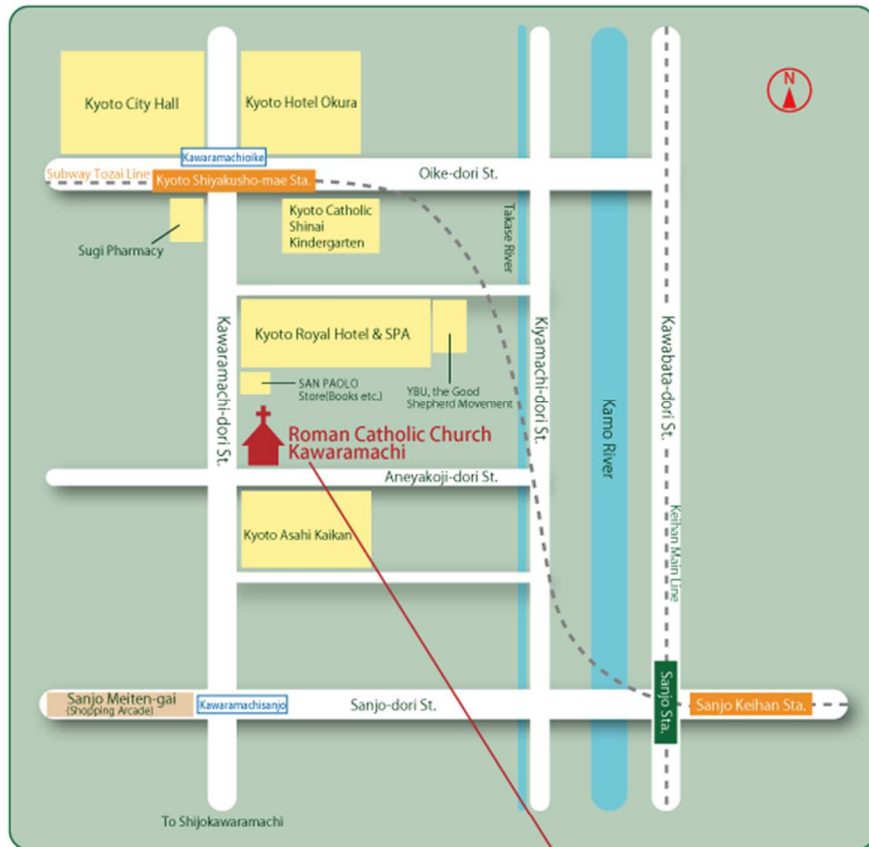

Map to KAWARAMACHI CATHOLIC CHURCH

Address : 423 Shimomaruya-cho, Nakagyo-ku, Kyoto-shi, Kyoto-fu, Japan, 604-8006

By train

Kyoto City Subway (京都市営地下鉄) : It's about a three-minute walk from Kyoto City Subway Tozai Line "Kyoto Shiyakusho-mae (京都市役所前:T12)" Station.

Keihan Railway (京阪電車) : It's about a five-minute walk from Keihan Railwai "Sanjo (三条:KH40)" Station.

Hankyu Railway (阪急電鉄) : It's about a ten-minute walk from "Kawaramachi (河原町:HK86)" Station.

Nearby bus stop

The church is in front of "Kawaramachi Sanjo (河原町三条)" Bus Stop.

Get on Route 4 , Route 5 , Route 17 or Route 205.